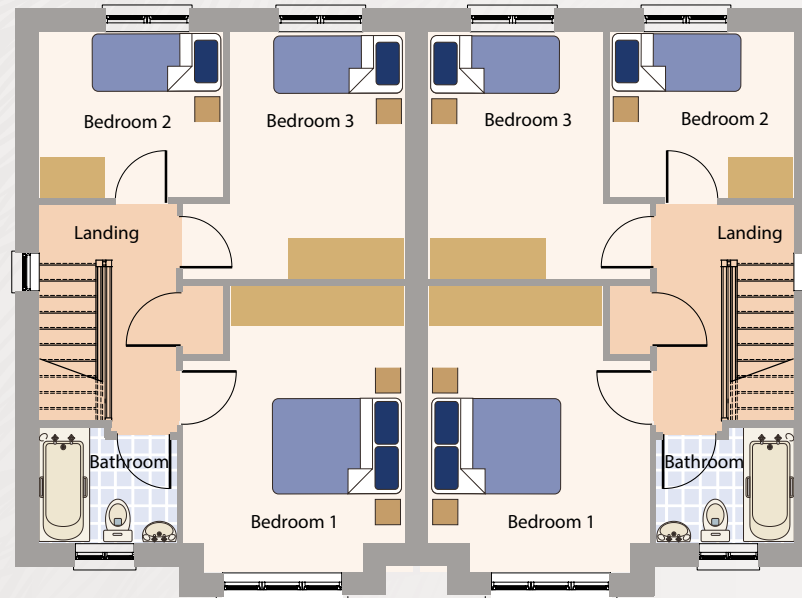

**TOTAL AREA:** 90sq m (968.8sq ft)

**GROUND FLOOR**

	Metres	Feet
Entrance Hall:	2.23 x 2.60	7.31 x 8.53
Kitchen/Dining:	5.70 x 3.93	18.70 x 12.89
WC:	1.06 x 1.61	3.47 x 5.28
Sitting Room:	3.38 x 4.36	11.09 x 14.30

**FIRST FLOOR**

	Metres	Feet
Master Bedroom:	3.44 x 4.46	11.28 x 14.63
Bedroom 2:	2.87 x 2.60	9.41 x 8.53
Bedroom 3:	2.73 x 3.83	8.95 x 12.56
Bathroom:	2.16 x 1.82	7.08 x 5.97
Landing Incl Stairs:	2.16 x 3.51	7.08 x 11.51
Hot Press:	0.60 x 1.07	1.96 x 3.51

GROUND FLOOR

FIRST FLOOR