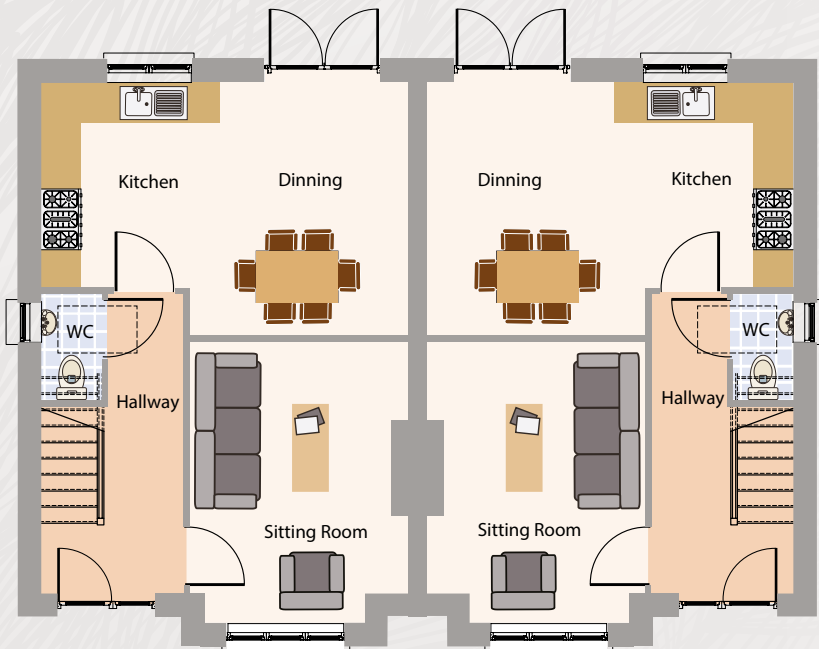

**TYPE D**

**3 Bed Semi-Detached Homes**

**TOTAL FLOOR AREA: 90sq m (968.8sq ft)**

**TYPE D**

**3 Bed Semi-Detached Homes**

*Castle Heights*

CARRIGALINE, CO. CORK

**3 BED SEMI-DETACHED**

**TOTAL AREA:** 90sq m (968.8sq ft)

**GROUND FLOOR**

	Metres	Feet
Entrance Hall:	2.23 x 2.60	7.31 x 8.53
Kitchen/Dining:	5.70 x 3.93	18.70 x 12.89
WC:	1.06 x 1.61	3.47 x 5.28
Sitting Room:	3.38 x 4.36	11.09 x 14.30

**FIRST FLOOR**

	Metres	Feet
Master Bedroom:	3.44 x 4.46	11.28 x 14.63
Bedroom 2:	2.87 x 2.60	9.41 x 8.53
Bedroom 3:	2.73 x 3.83	8.95 x 12.56
Bathroom:	2.16 x 1.82	7.08 x 5.97
Landing Incl Stairs:	2.16 x 3.51	7.08 x 11.51
Hot Press:	0.60 x 1.07	1.96 x 3.51

GROUND FLOOR

FIRST FLOOR